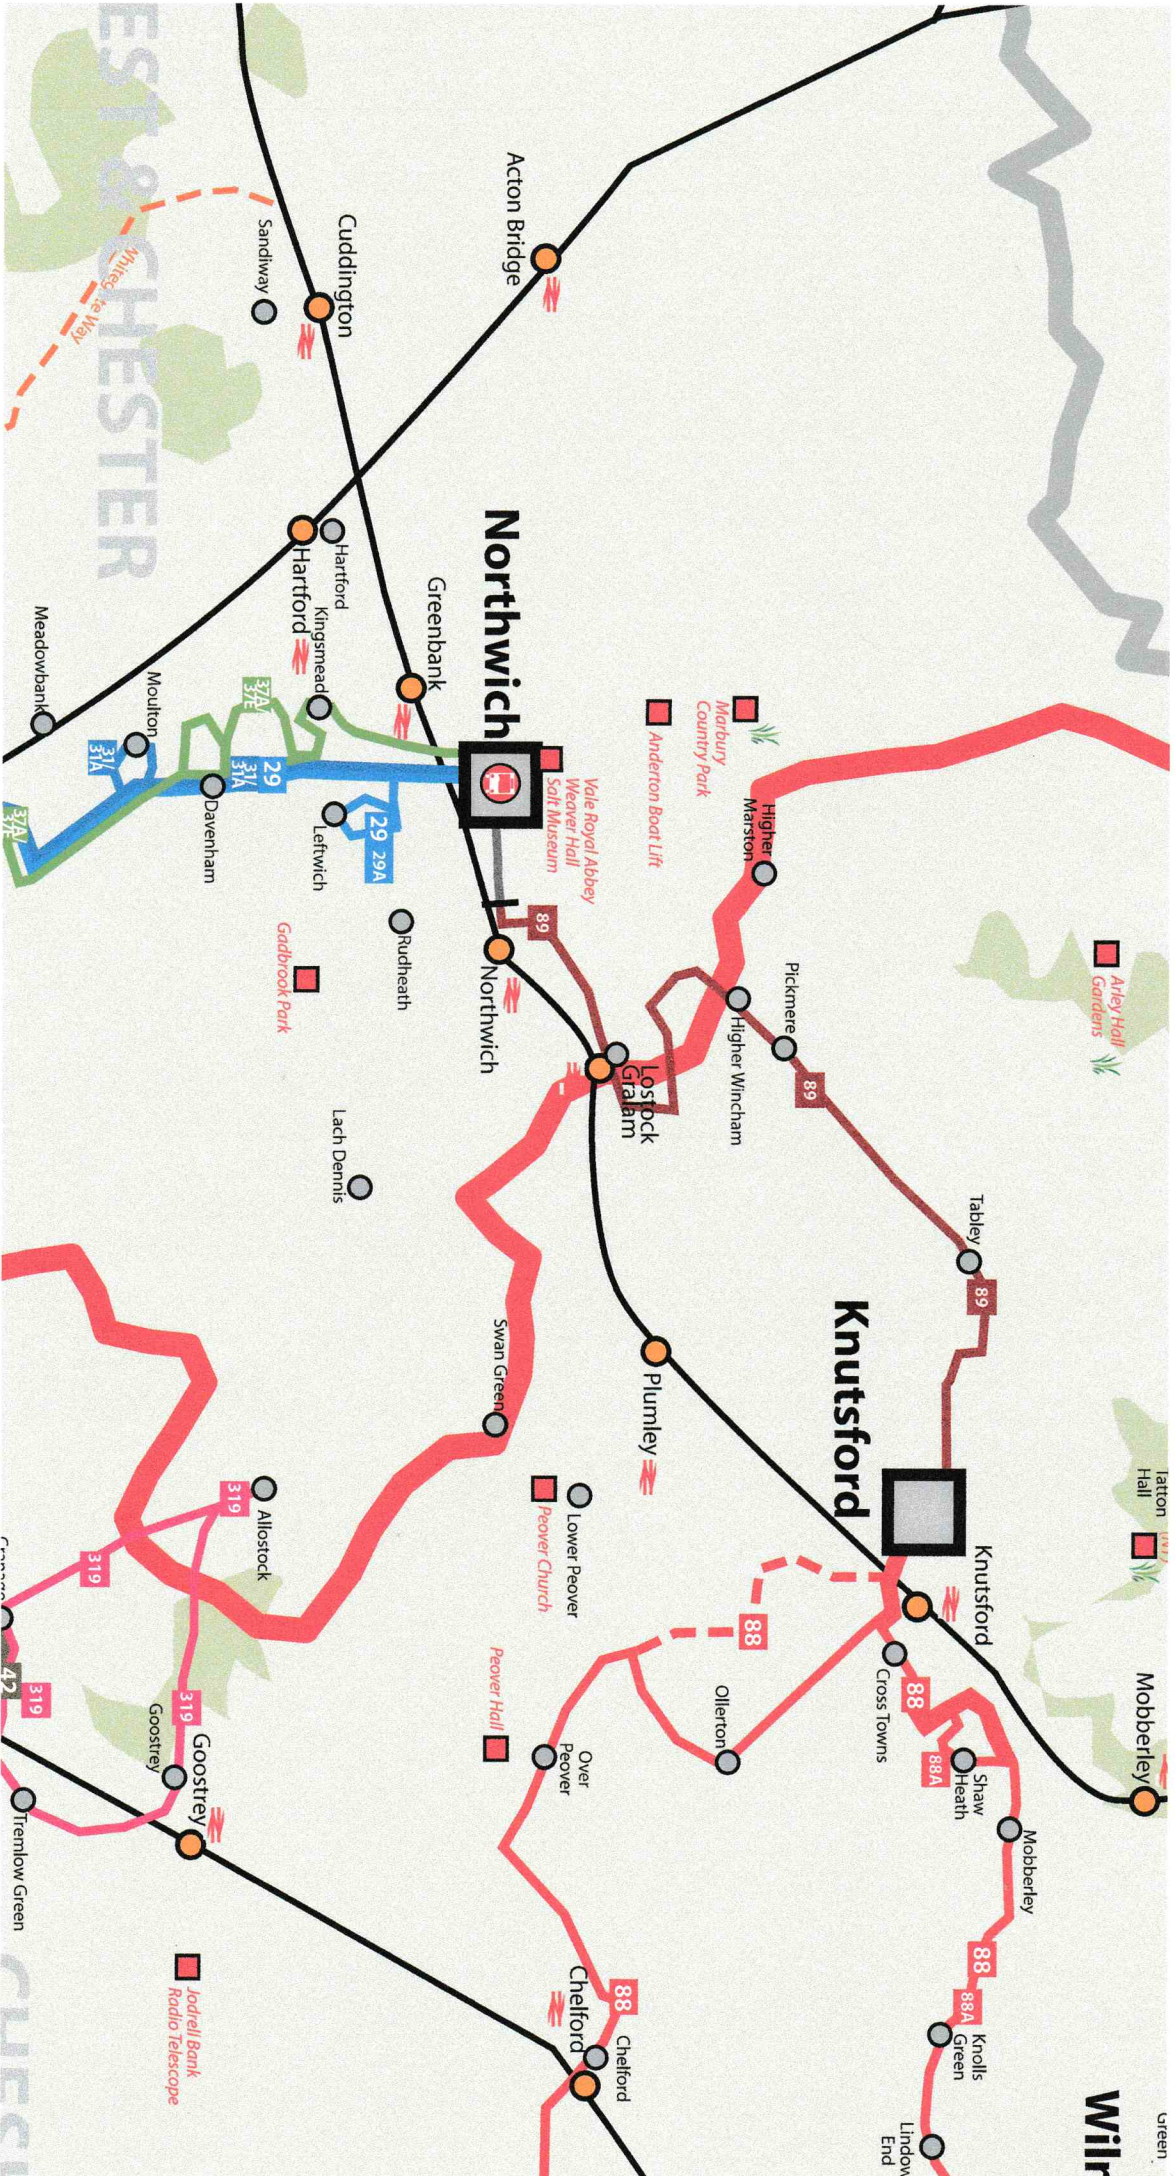

Cheshire East Council

Supported Bus Service Review

**Many bus services are changing
from 1 April 2018**

**New timetables and route details
are available online:**
www.cheshireeast.gov.uk/bus
www.cheshireeast.gov.uk/busmaps

Printed timetables will be available from:

- **Your local library in Cheshire East**
- **Crewe Customer Service Centre**
Delamere House, Delamere Street, Crewe CW1 2JZ
- **Macclesfield Customer Service Centre**
Town Hall, Market Place, Macclesfield SK10 1EA

New timetables look like this

If you participated in the consultation we would like to thank you for your feedback.

EST & CHESTER
 White Horse Way

Wilm
 green

89 Northwich - Wincham - Knutsford
 showing connections with service 88 to Wilmslow and Altrincham

Through fares are available for passengers travelling beyond Knutsford to Altrincham, and no change of bus is required

Route Description:

Knutsford Bus Station, Bexton Road, King Edward Road, Northwich Road, Chester Road, Pickmere Lane, Church Street, Hall Lane, Townshend Road, Fryer Road, Manchester Road, Station Road, Leicester Street, Venables Road, Chesterway, London Road, Watling Street. Returns Watling Street, Chester Way, Meadow Street, Witton Street, Venables Road, Albion Road, Old Warrington Road, Witton Street, Station Road, Manchester Road, Fryer Road, Townshend Road, Hall Lane, Church Street, Pickmere Lane, Chester Road, Northwich Road, King Edward Road, Toft Road, Stanley Road, Bexton Road, Knutsford Bus Station.